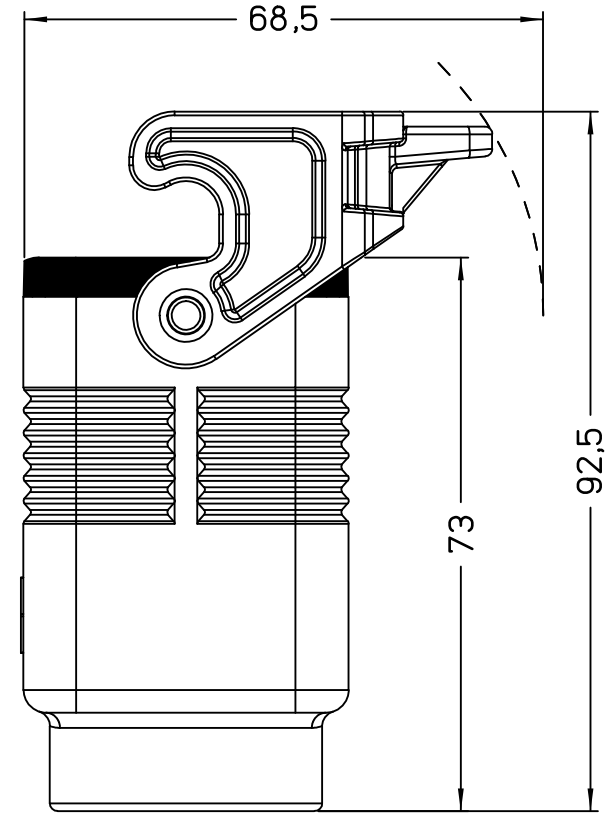

Diritti riservati All rights reserved

1

2

3

Dimensions
in mm

Simplified representation with dimensions without tolerance

Original Size A4

JMPV 24 LG32

Date 14/11/23

hood, size "104.27", 1x M32 top entry,

Sign. G. Renna

with 1 Jei-P lever

Scale

1:1

1

2