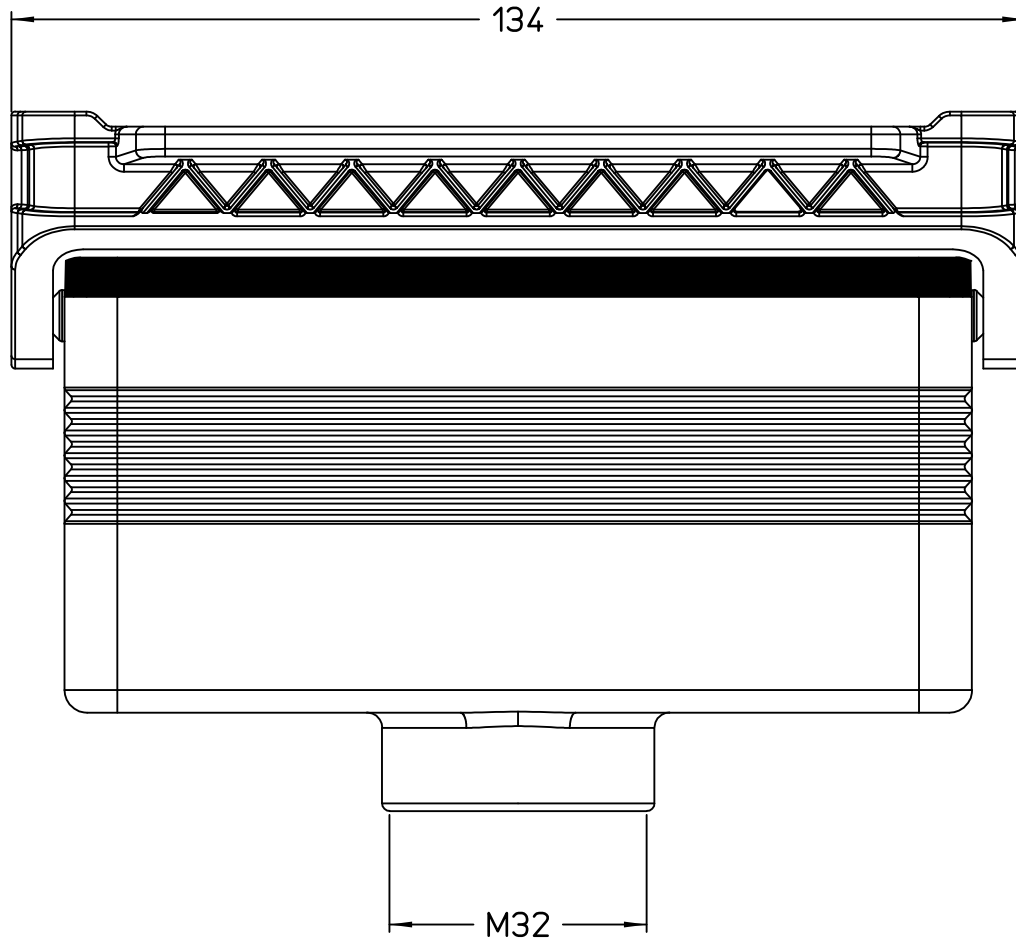

Diritti riservati All rights reserved

1

2

3

Dimensions
in mm

Simplified representation with dimensions without tolerance

Original Size A4

JMPV 24 LG32

Date 14/11/23

hood, size "104.27", 1x M32 top entry,

Sign. G. Renna

with 1 Jei-P lever

Scale

1:1

1

2